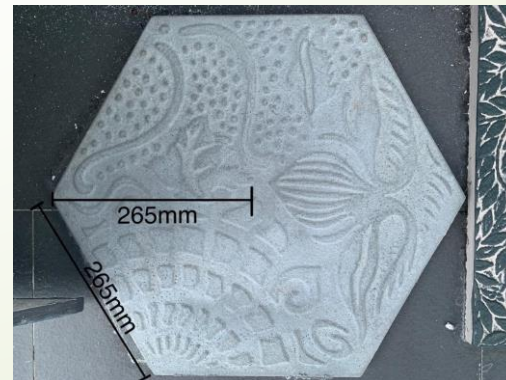

INFINITY INNOVATIONS

UHPC Concrete Paver

Interlocking Paver Collection - Interlocking Hexogen
210mm & 265mm radius

Interlocking_27 Hex210

Interlocking_27 Hex265

INFINITY INNOVATIONS

UHPC Concrete Paver

450 x 450 x 20mm / 12mm / 8mm Thick

UHPC Concrete Paver

450 x 450 x 20mm / 12mm / 8mm Thick

Interlocking Paver Collection_2

Art Tile_54

Chanel_29

Stone_142

Stone_97

Art Tile_54