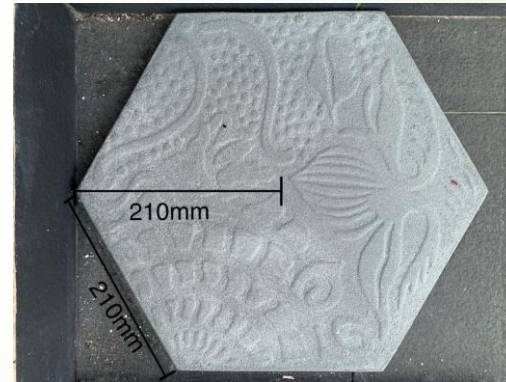

INFINITY INNOVATIONS

UHPC Concrete Paver

Interlocking Paver Collection - Interlocking Hexogen
210mm & 265mm radius

Interlocking_27 Hex210

Interlocking_27 Hex265

INFINITY INNOVATIONS

UHPC Concrete Paver

450 x 450 x 20mm / 12mm / 8mm Thick