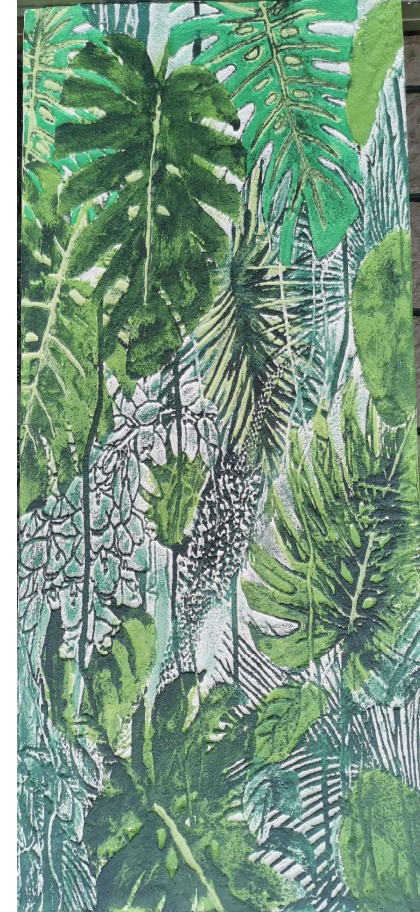

TROPICAL SERIES \_1

UHPC Concrete Tile 1.2m x 0.6m x 12mm thk

TROPICAL\_189

Original Design

Concrete Surface

Concrete Surface with Colour

TROPICAL SERIES \_1

UHPC Concrete Tile 1.2m x 0.6m x 12mm thk