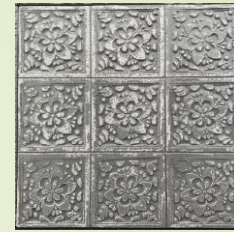

INFINITY INNOVATIONS

UHPC Concrete Paver

450 x 450 x 20mm / 12mm / 8mm Thick

Interlocking Paver Collection_3

Floor_133