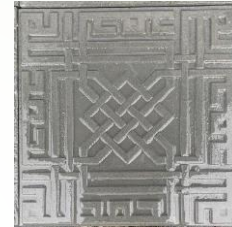

# UHPC Concrete Paver

450 x 450 x 20mm / 12mm / 8mm Thick

Interlocking Paver Collection\_1

Islamic  
Panel\_61

Floor\_117

Bali\_23

Islamic  
Panel\_26

Islamic  
Panel\_61