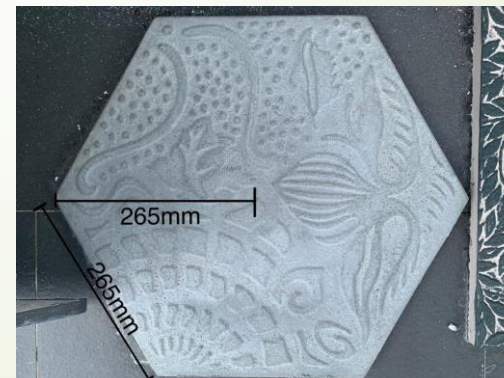

Interlocking_27 Hex265