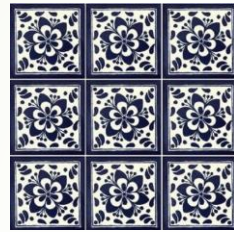

# UHPC Concrete Paver

450 x 450 x 20mm / 12mm / 8mm Thick

Interlocking Paver Collection\_3

Skin\_1

Floor\_89

Floor\_9

Floor\_133

Skin\_1