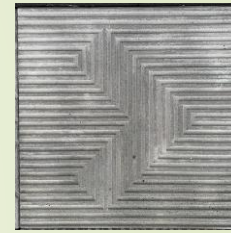

Illusion_128