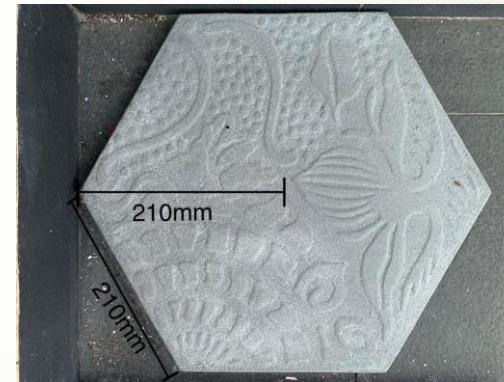

Interlocking_27 Hex210