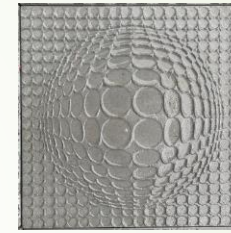

# UHPC Concrete Paver

450 x 450 x 20mm / 12mm / 8mm Thick

Interlocking Paver Collection\_4

Interlocking\_11

Illusion\_54

Japanese\_18

Illusion\_128

Interlocking\_11

Illusion\_54

Japanese\_18

Illusion\_128

Shape\_19

Mexico\_17

Illusion\_156

Interlocking\_12

Shape\_19