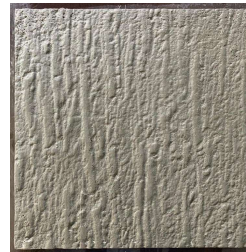

STONE
TEXTURE_42