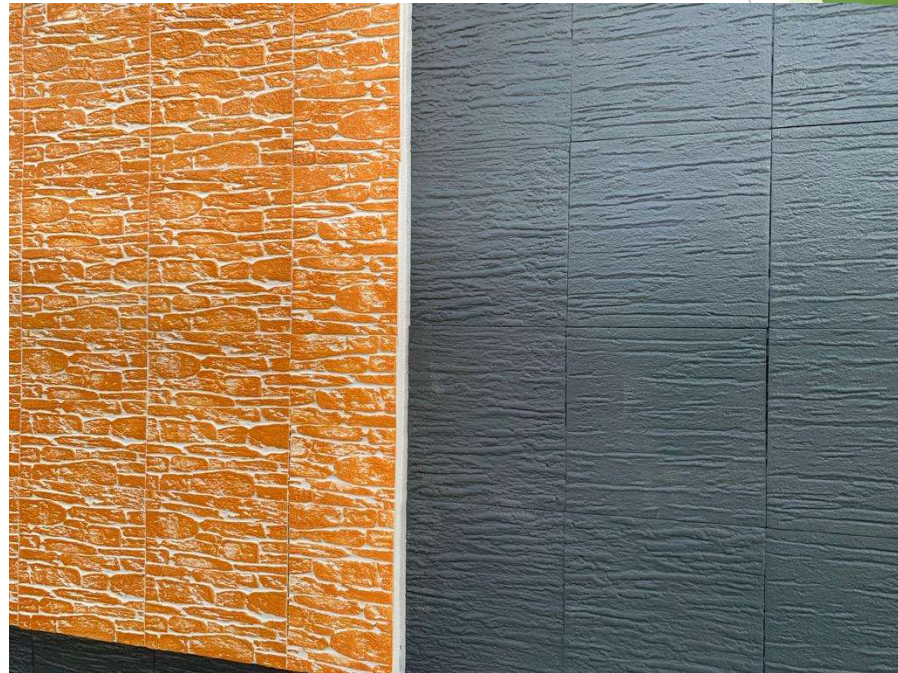

UHPC Concrete Wallpaper

225 x 225 x 5mm Thick

INFINITY INNOVATIONS